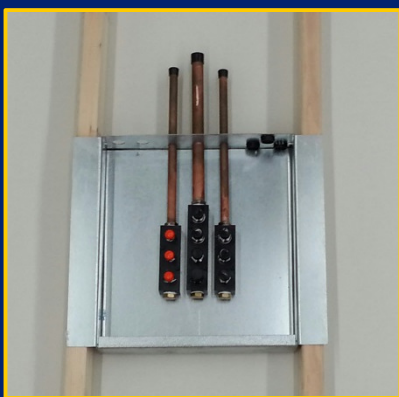

“REVOLUTION” HEADWALL SYSTEM

Easy to install
Single point connections
Soft feed gas distribution to outlets
Double layers of “EVOLUTION” equipment rail

CHALLENGE:

How to create a clean, modern, user friendly environment with a cost effective and simple to install headwall product?

SOLUTION:

The Paladin “Revolution” headwall system is a state of the art integration of lighting, infection control, equipment management, and simple installation technology.

- ✓ **Flexibility to modify clinical needs while preserving the value of the wall system.**
- ✓ **Adaptability to cost effectively manage changing technology and user needs.**
- ✓ **Expandability to quickly add essential services during surge and other unforeseen events.**

Prefabricated headwall system and manifold to save an average of 25% on installation labor, materials, and testing time

Standard or custom configuration of gas and electrical outlets

Specify any manufacturer or type of outlet

White with embedded anti-microbial finish, or a wide variety of RAL paint or wood grain finishes

Supports hundreds of equipment management tools and accessories

Non-invasive gas expansion with no system certification required