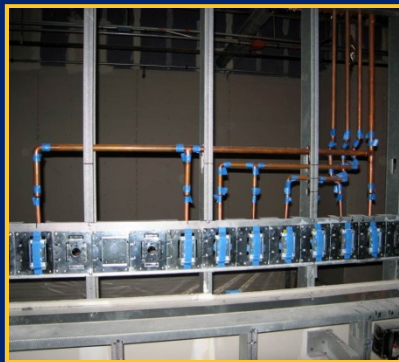

“REVOLUTION” HEADWALL SYSTEM

Easy to install
Single point connections
Soft feed gas distribution to outlets
Double layers of “EVOLUTION” equipment rail

CHALLENGE:

How to create a clean, modern, user friendly environment with a cost effective and simple to install headwall product?

SOLUTION:

The Paladin “Revolution” headwall system is a state of the art integration of lighting, infection control, equipment management, and simple installation technology.

- ✓ **Flexibility to modify clinical needs while preserving the value of the wall system.**
- ✓ **Adaptability to cost effectively manage changing technology and user needs.**
- ✓ **Expandability to quickly add essential services during surge and other unforeseen events.**

Prefabricated headwall system and manifold to save an average of 25% on installation labor, materials, and testing time

Standard or custom configuration of gas and electrical outlets

Specify any manufacturer or type of outlet